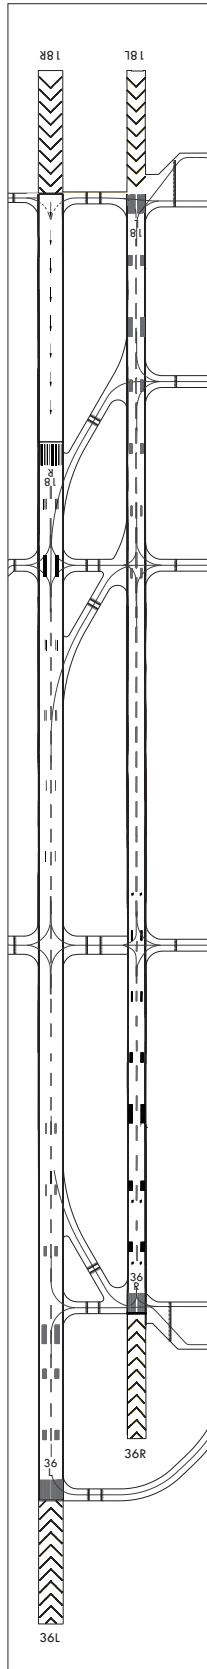

LIGHTING AND  
MARKING CHART

BUSAN / Gimhae INTL

MARKING AIDS RWY 18L/36R AND 18R/36L AND EXIT TWY

LIGHTING AIDS RWY 18L/36R AND 18R/36L AND EXIT TWY